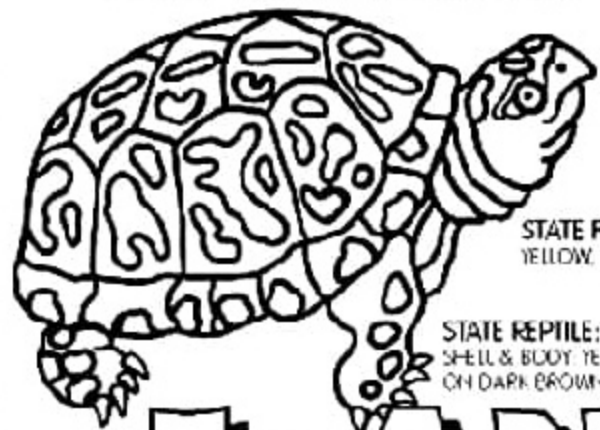

KANSAS

FLAG: BLUE BACKGROUND,
YELLOW LETTERS, FLOWER: YEL & GRN,
SHIELD: WHT, GRN, BLUE, YEL, BRN

STATEHOOD: JANUARY 29, 1861
STATE CAPITAL: TOPEKA
STATE BIRD: WESTERN MEADOWLARK

STATE FLOWER: SUNFLOWER
YELLOW, GREEN & YELLOW CENTER,
GREEN LEAVES

STATE REPTILE: BOX TURTLE
SHELL & BODY: YELLOW-ORANGE MARKINGS
ON DARK BROWN

KANSAS